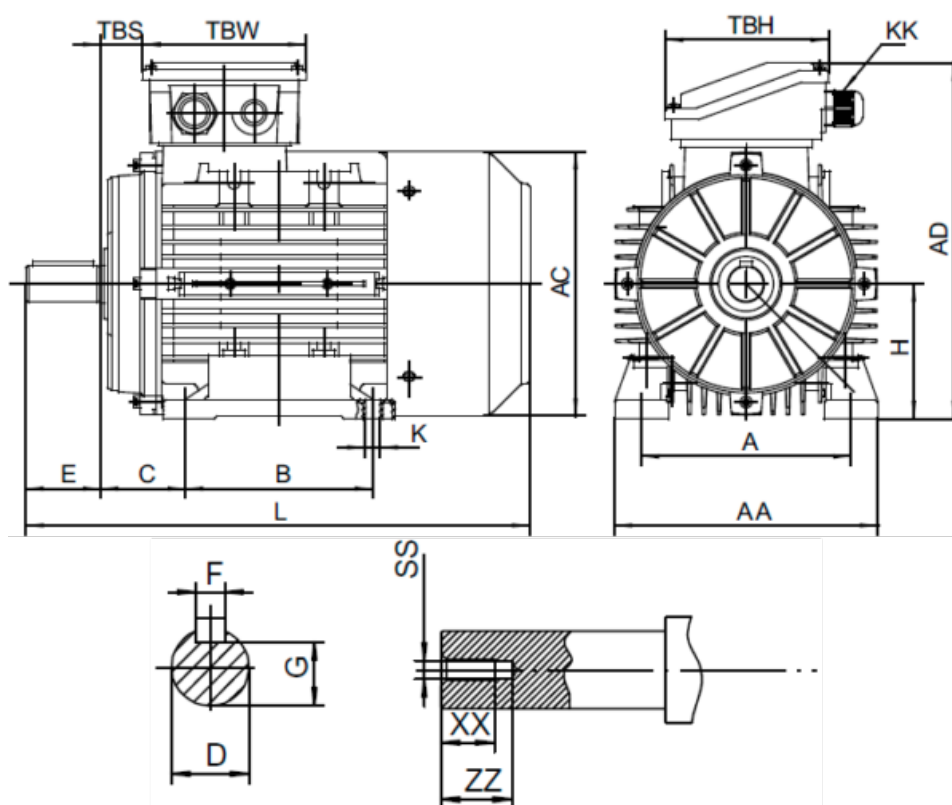

Data Sheet

Article number: 253900400212

Description: Kleedrive T4A 112M-2 4.0kw 2800 rpm
3x230/400V 50 HZ IP55 B3 Eff=90%

Measures

A = 190	F = 8	TBW = 118
AA = 224	G = 24	XX = 22
AC = Ø220	H = 112	ZZ = 30
AD = 283	KK = -	
B = 140	L = 397	
C = 70	SS = M10	
D = Ø28	TBH = 118	
E = 60	TBS = 33	